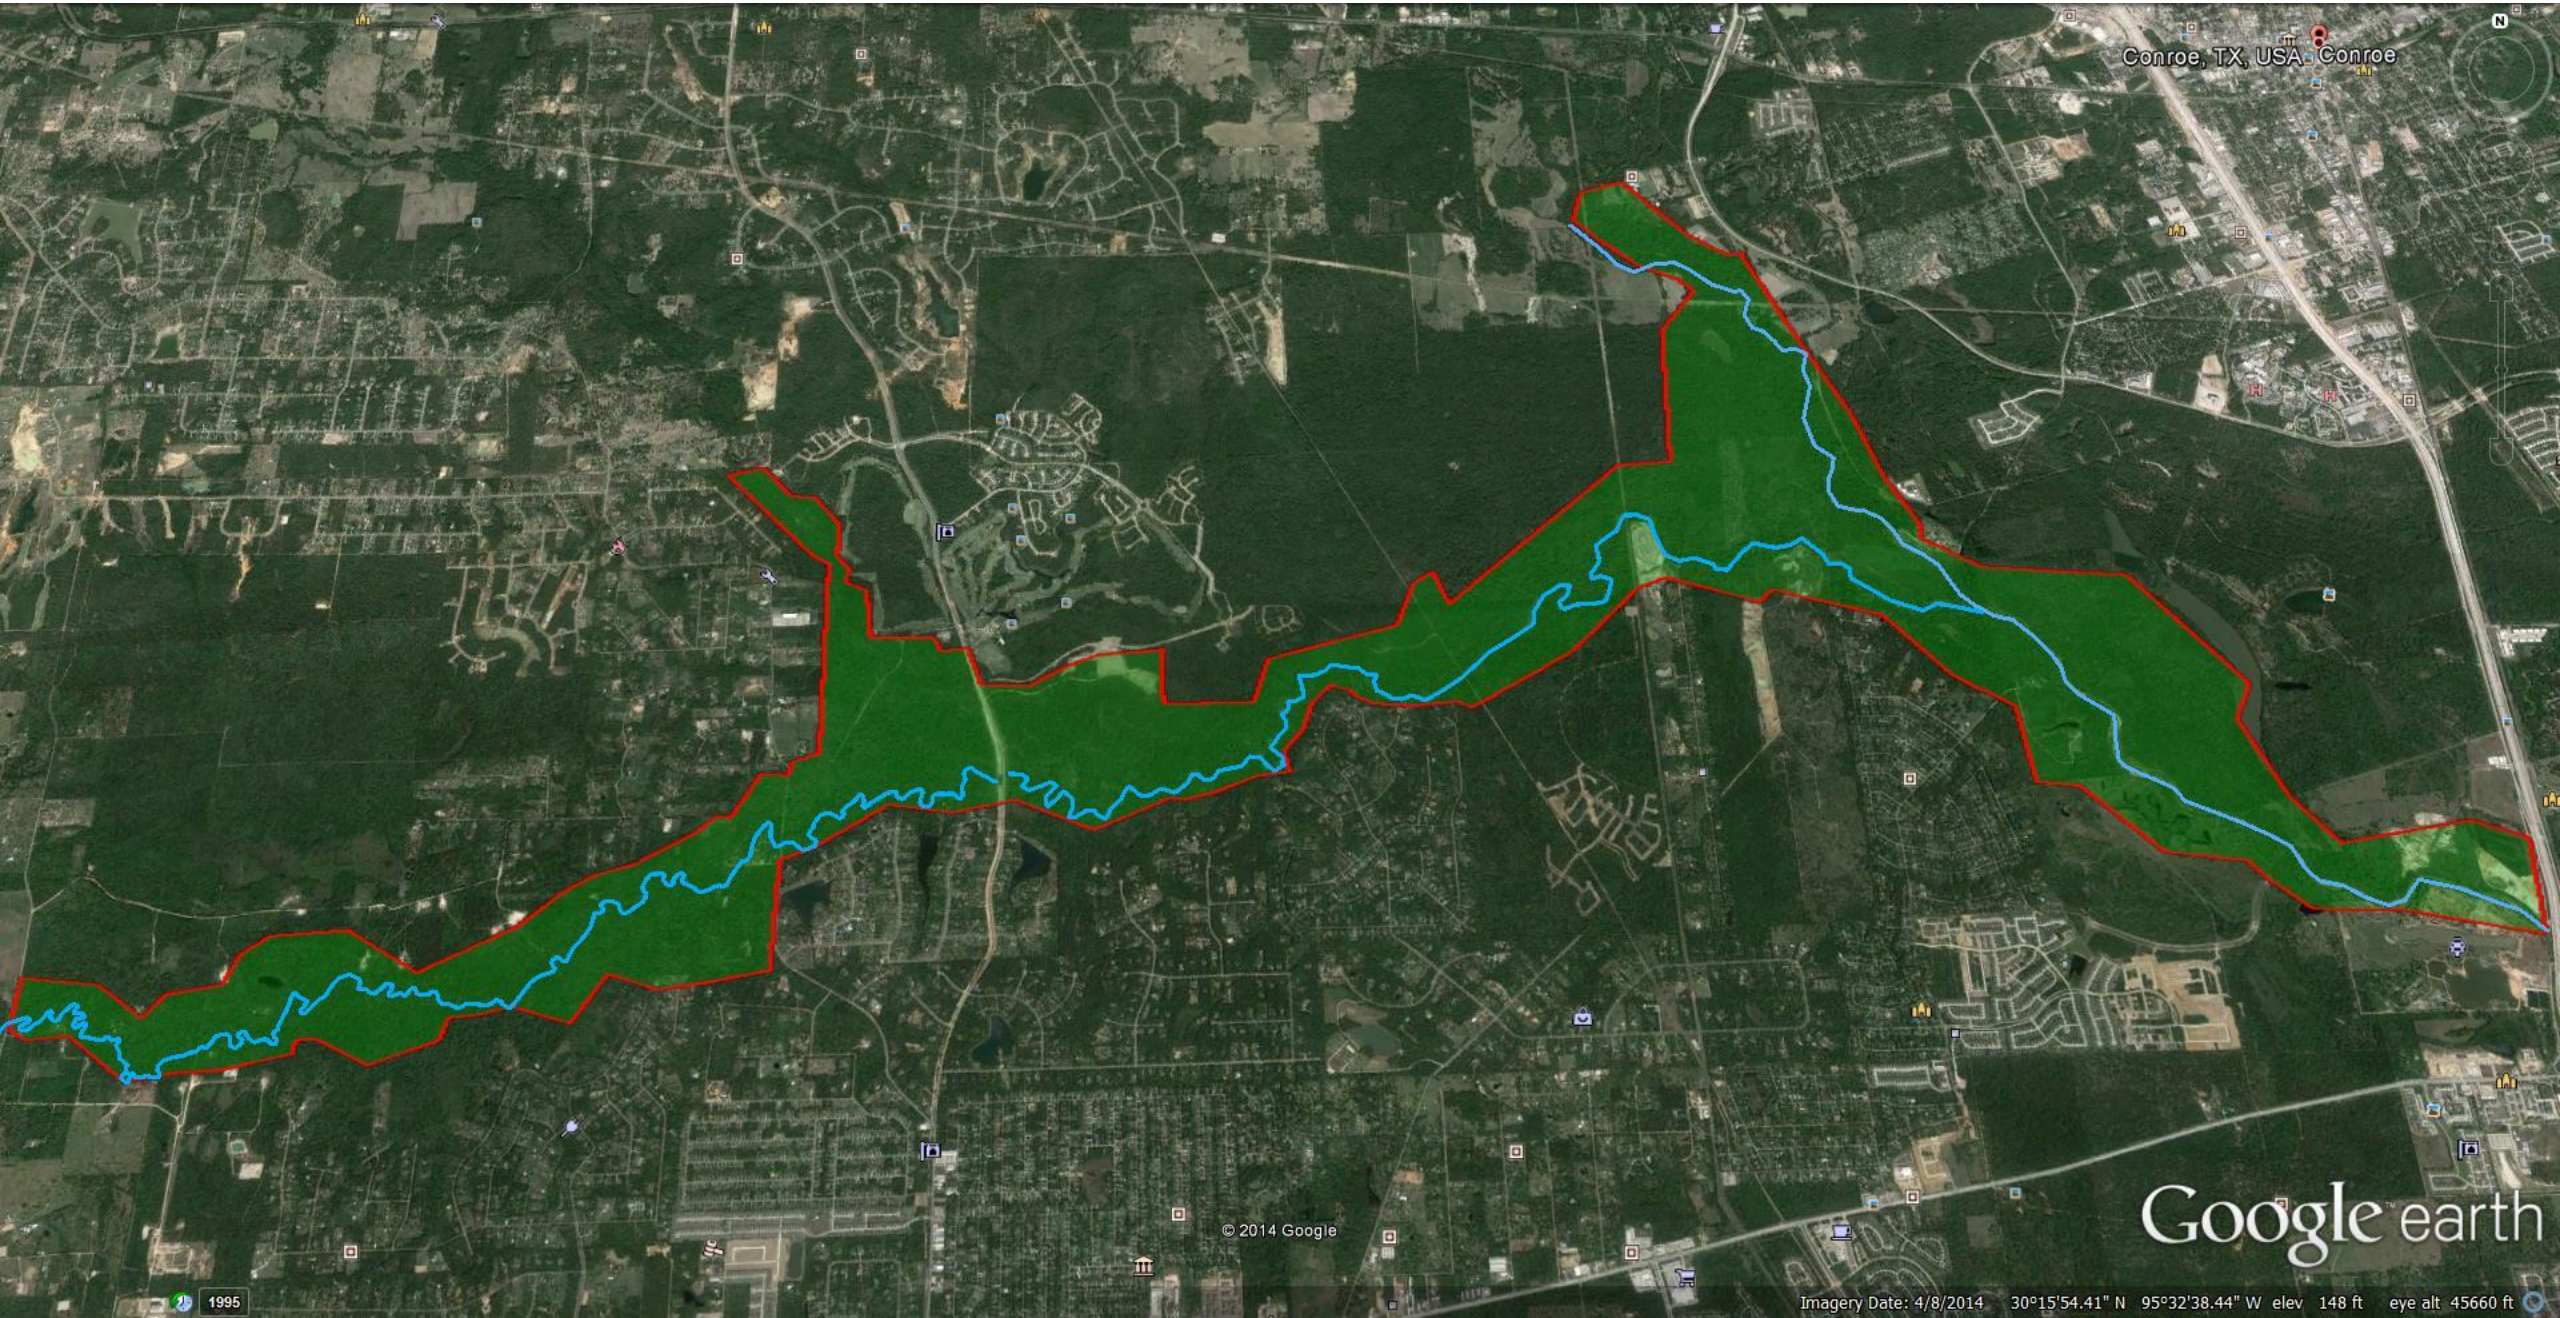

LAKE CREEK GREENWAY CONCEPT

Conroe, TX, USA

Google earth

© 2014 Google

Imagery Date: 4/8/2014 30°15'54.41" N 95°32'38.44" W elev 148 ft eye alt 45660 ft

1995